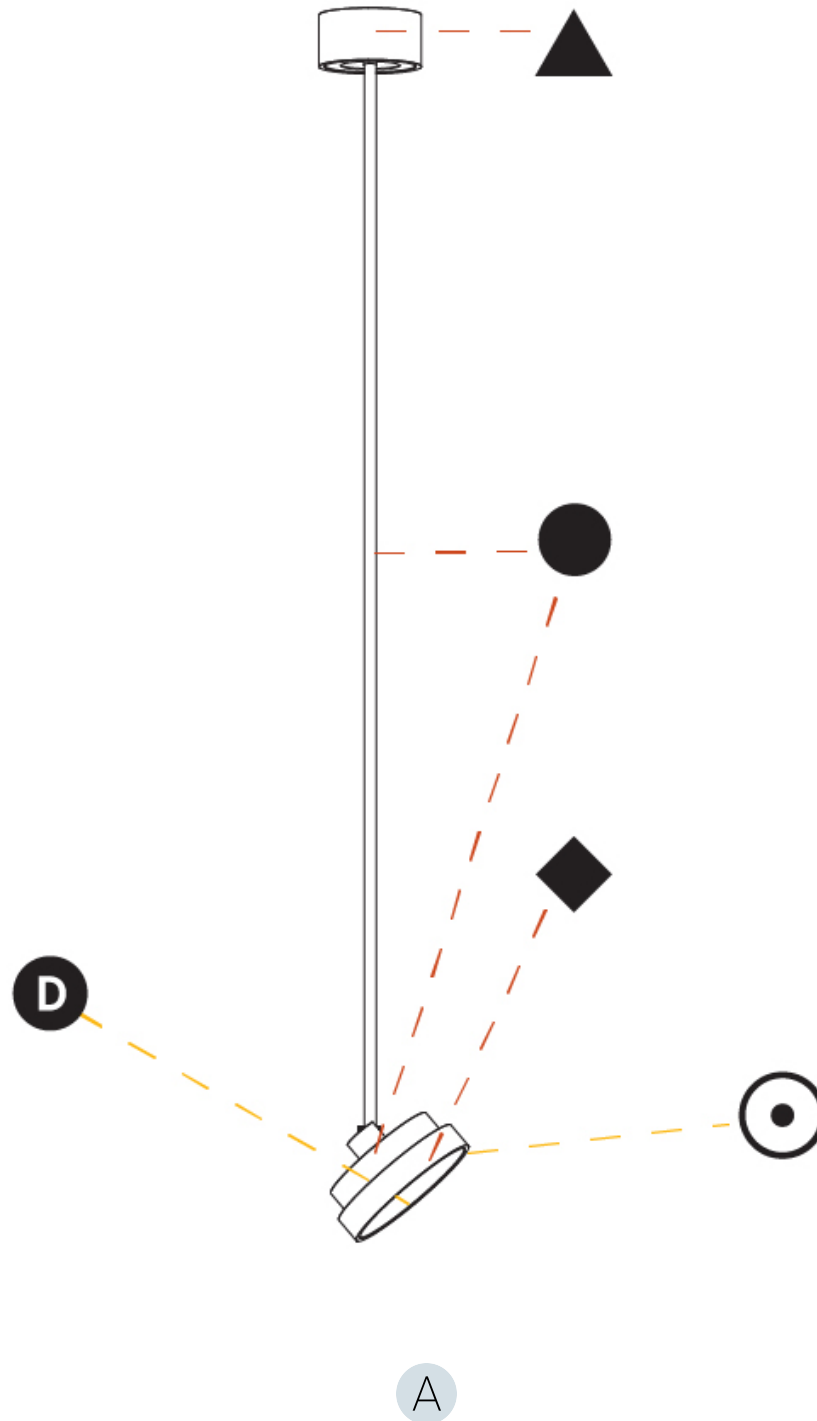

SIGN DIVA FLEX SUSPENSION

A30852-

PROJECT
TYPE
SPECIFIER
QUANTITY
DATE